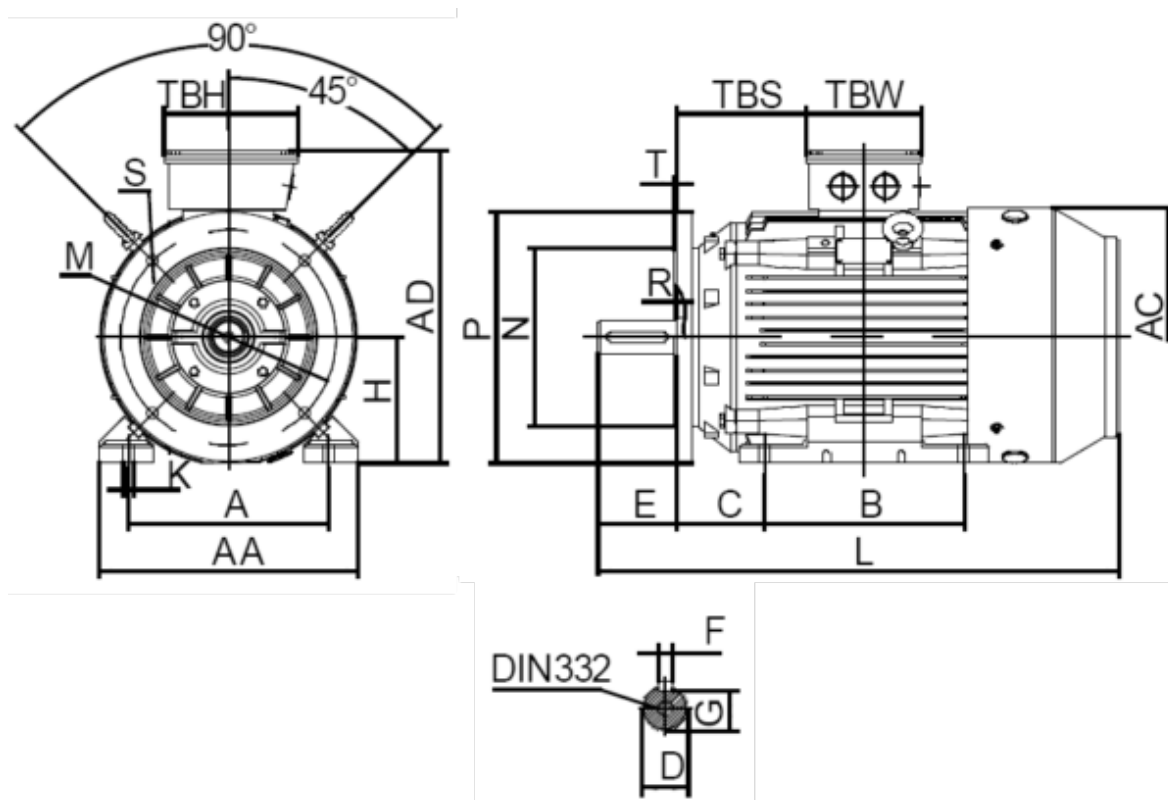

Data Sheet

Article number: 250300110617

Description: Kleedrive T3C 90L-6 1.1KW 900 rpm
3x230/400V 50HZ IP55 B14 Eff=81%

Measures

A = 140	F = 8	TBW = 114
AA = 178	G = 20	
AC = Ø176	H = 90	
AD = 231	HD = 141	
B = 125	K = Ø10	
C = 56	L = 345	
D = Ø24	TBH = 114	
E = 50	TBS = 61.5	